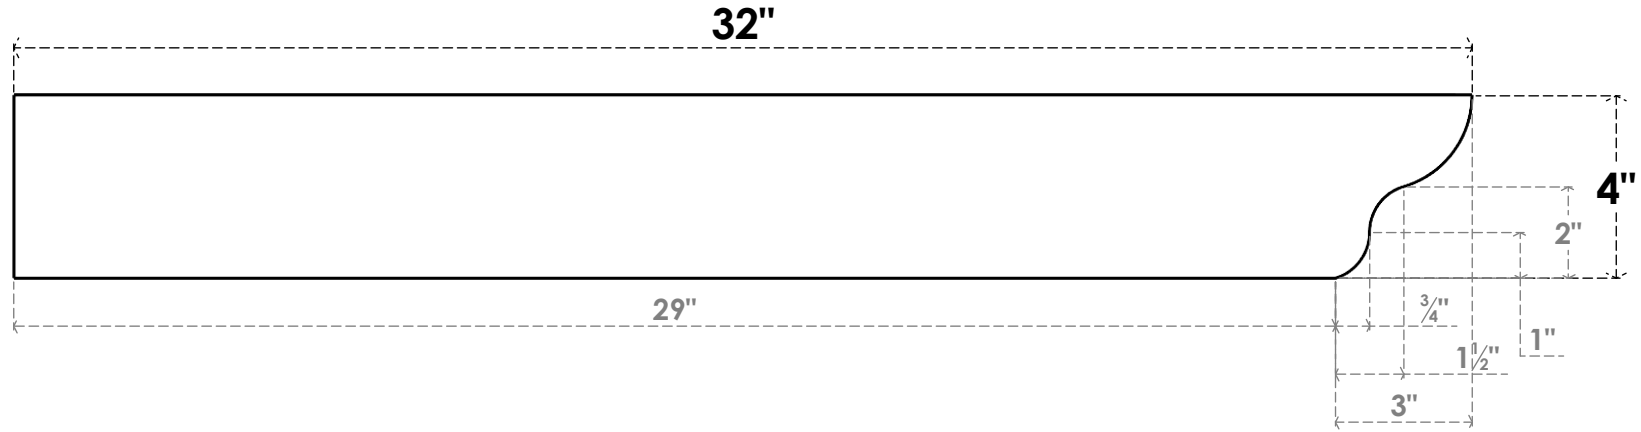

ITEM NUMBER: RFTURO060X04000X32000X004GRN00RCPR

6"W X 4"H X 32"L TIMBERTHANE ROUGH CEDAR GREENSBORO FAUX WOOD OPEN RAFTER TAIL, 4"L END, PRIMED TAN

SIDE PROFILE

FRONT PROFILE

ISOMETRIC

GENERATED DATE : 03/02/2023