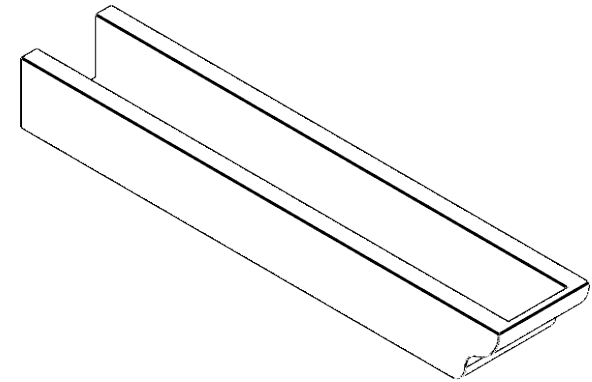

ITEM NUMBER: RFTURO060X04000X32000X004GRN00RCPR

6"W X 4"H X 32"L TIMBERTHANE ROUGH CEDAR GREENSBORO FAUX WOOD OPEN RAFTER TAIL, 4"L END, PRIMED TAN

SIDE PROFILE

FRONT PROFILE

ISOMETRIC

GENERATED DATE : 03/02/2023

EKENA MILLWORK
2300 WEST MAIN ST.
CLARKSVILLE, TX 75426
TOLL FREE: 866-607-0453
WWW.EKENAMILLWORK.COM

NOTES

1. INSTALLATION TO BE COMPLETED IN ACCORDANCE WITH MANUFACTURER'S SPECIFICATIONS.
2. DRAWING MAY NOT BE TO SCALE
3. THIS DRAWING IS INTENDED FOR DESIGN AND PLANNING PURPOSES ONLY.
4. ALL INFORMATION CONTAINED HEREIN WAS CURRENT AT THE TIME OF DEVELOPMENT BUT MUST BE REVIEWED AND APPROVED BY THE PRODUCT MANUFACTURER TO BE CONSIDERED ACCURATE.
5. TIMBERTHANE ARCHITECTURAL PRODUCTS ARE MADE FROM HIGH DENSITY URETHANE AND COME FACTORY PRIMED