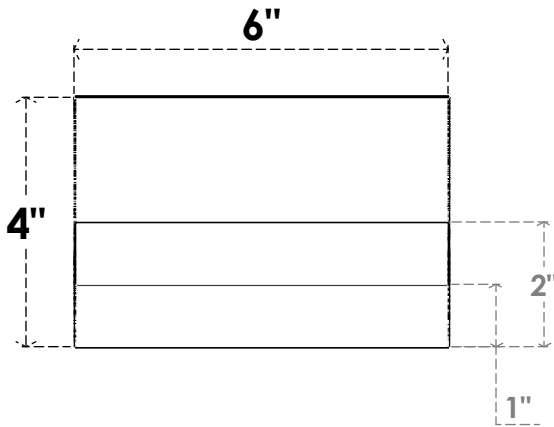

ITEM NUMBER: RFTURO060X04000X32000X004GRN00RCPR

6"W X 4"H X 32"L TIMBERTHANE ROUGH CEDAR GREENSBORO FAUX WOOD OPEN RAFTER TAIL, 4"L END, PRIMED TAN

SIDE PROFILE

FRONT PROFILE

ISOMETRIC

GENERATED DATE : 03/02/2023